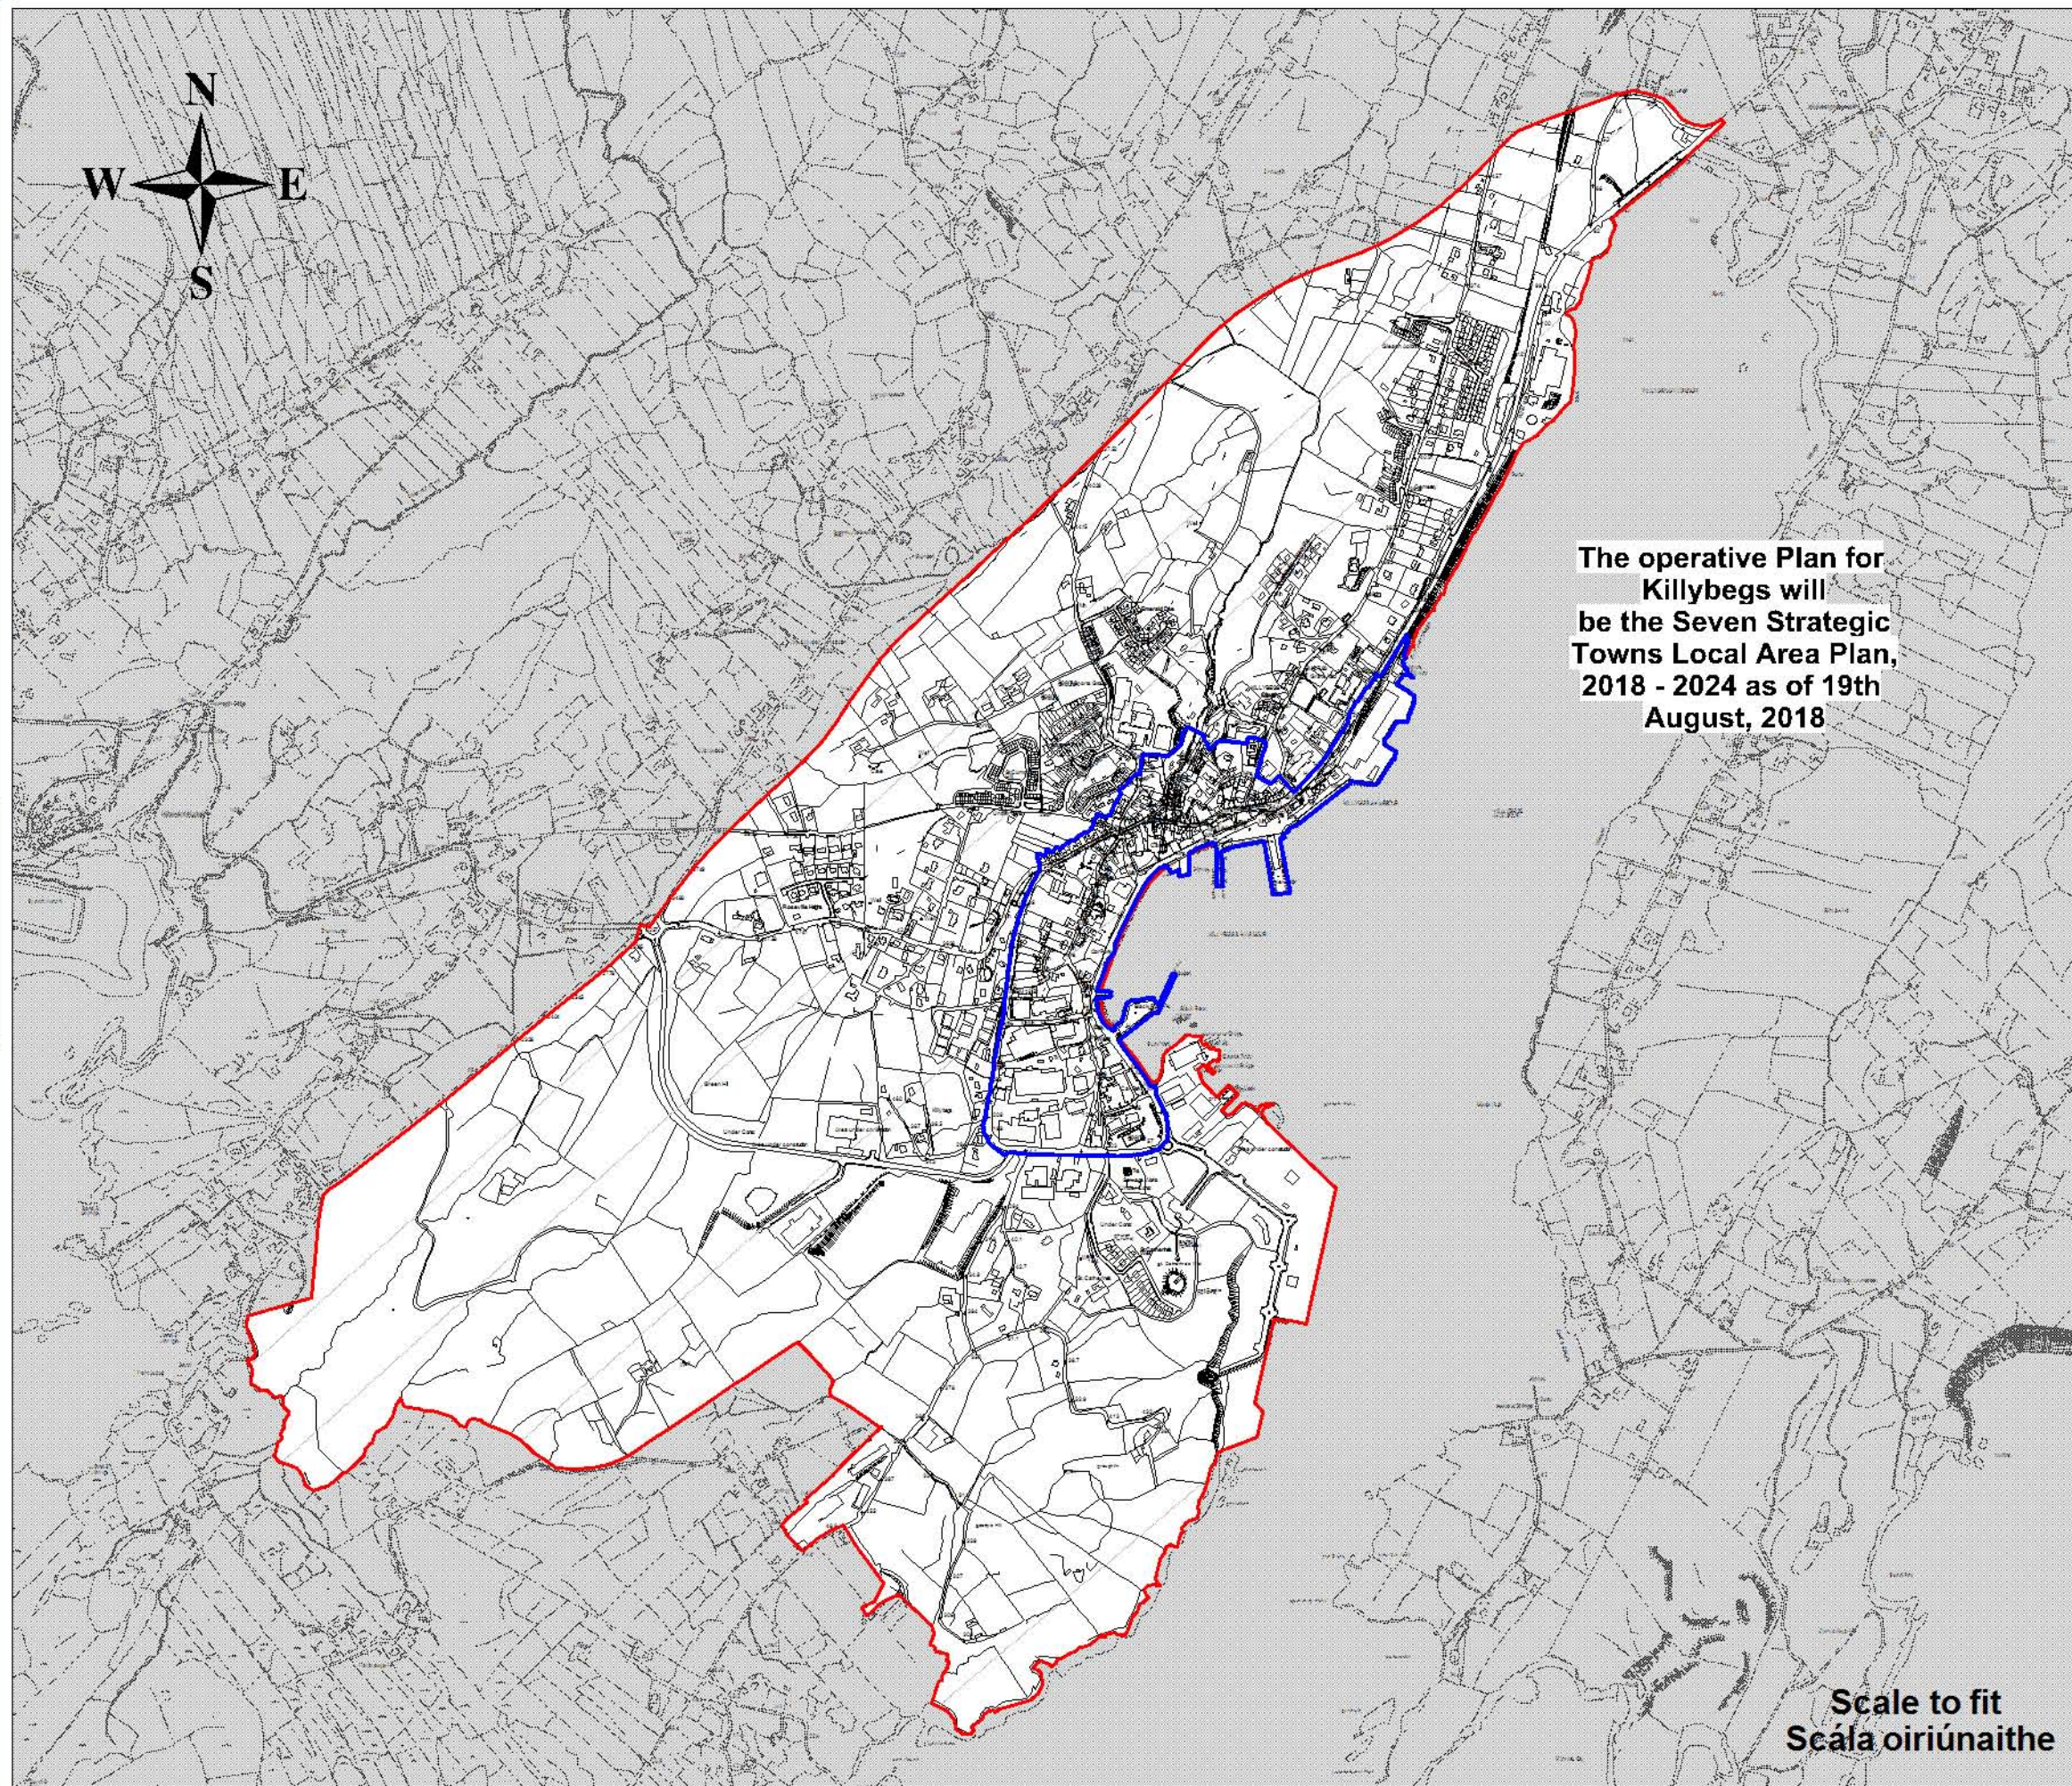

**County Donegal
Development Plan
2018 - 2024**

**Plean Forbartha
Contae Dhún na nGall
2018 - 2024**

**Layer 2A - Map 15.6
Sraith 2A - Léarscáil 15.6**

**Killybegs
Na Cealla Beaga**

**Settlement Framework
Creat Lonnaíochta**

Legend/Eochair

 Settlement Envelopes
Imchlúdaigh Lonnaíochta

 Killybegs Town
Centre Boundary
Baile Cealla Beaga
Ionad Teorainn

**The operative Plan for
Killybegs will
be the Seven Strategic
Towns Local Area Plan,
2018 - 2024 as of 19th
August, 2018**

**Scale to fit
Scála oiriúnaithe**